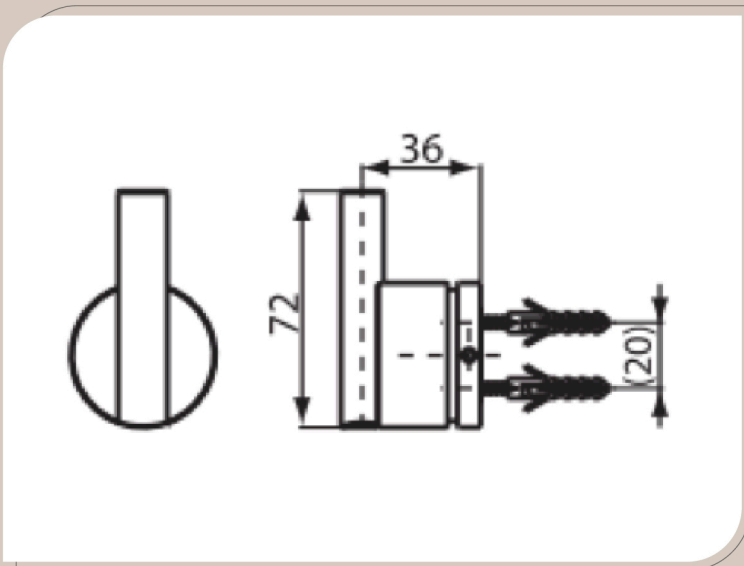

PRODUCT RECOMMENDATIONS

PRODUCTS	CODE
1. Tissue holder	CPF002#GR2 / #BN2
2. Towel bar	CPF003#GR2 / #BN2