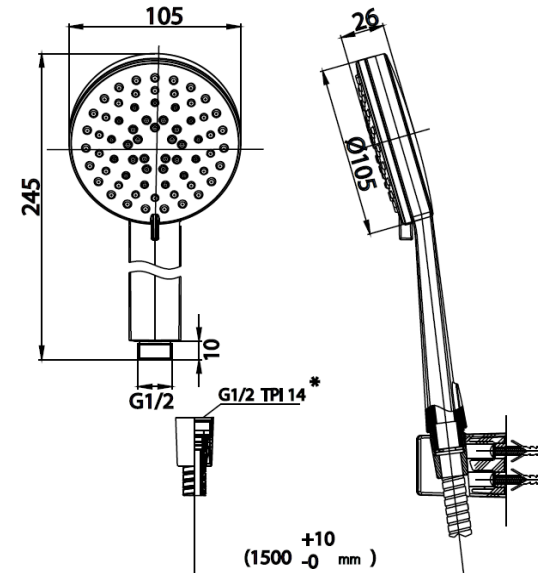

HAND SHOWER

ZH019#BL(HM) 3 FN.HAND SHOWER SET (BLACK)
Barcode 8852410900973
Material No. Z235ZH019BLHMXXX15

Selling Point

1. Made from high-quality ABS plastic: good quality and durable
2. Easy-Clean Technology: Easy to clean the unwanted dirt or sediment by using finger to wipe on the rubber on hand shower
3. Jewel finishes : Jewel finishes: color coating with a special process make the bathroom stand out and unique

Product characteristics

- pices/box : 1
- Inner box weight (Kg.) : 1.0
- Total box weight (Kg. : 1.0

Recommended Usage

Use With Valve Or Mixture Faucet For Standing Shower Or Bathtub

Siam Sanitary Ware Co.,Ltd. / Siam Sanitary Fittings Co.,Ltd.